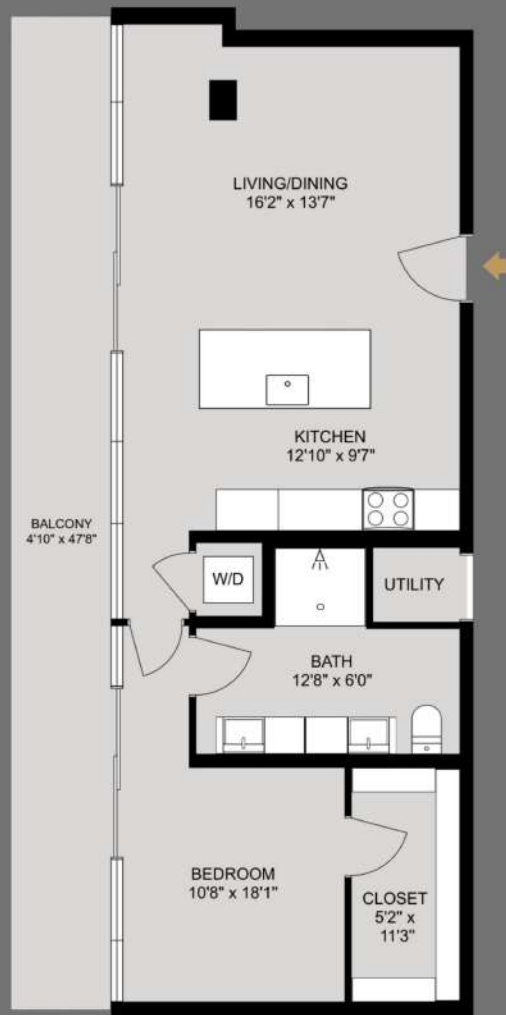

A2

INTERIOR SF
824

BED
1

BATH
1

TRAVIS

— ATX —

80 RED RIVER ST
AUSTIN, TX 78701

512.846.8080

THETRAVIS@GENESIS-RESIDENTIAL.COM

FLOOR PLANS AND DIMENSIONS ARE FOR REFERENCE ONLY. ROOM SIZES AND FINISHES SHALL BE AS CONSTRUCTED. ACCURACY OF INFORMATION INCLUDING MEASUREMENTS IS NOT GUARANTEED. ALL ADVERTISING, PROMOTIONAL MATERIALS, SITE PLANS AND PRICING INFORMATION ASSOCIATED WITH THE PROJECT, AND THE UNITS DESCRIBED HEREIN (INCLUDING WITHOUT LIMITATION, TO MATERIALS, FINISH SELECTIONS AND SPECIFICATIONS) IF ANY, ARE PRELIMINARY IN NATURE AND ARE SUBJECT TO CHANGE WITHOUT NOTICE.