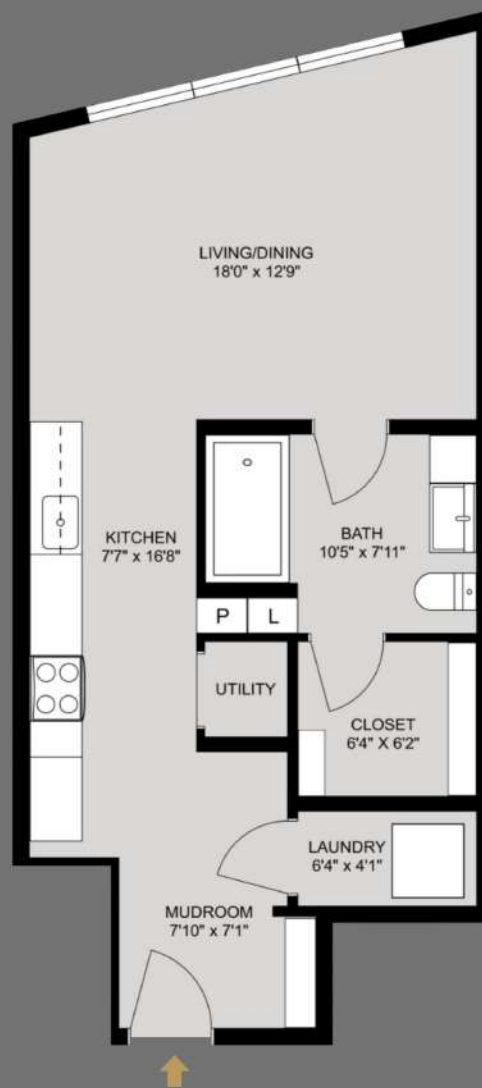

E3

INTERIOR SF
599

BED
0

BATH
1

TRAVIS

— ATX —

80 RED RIVER ST
AUSTIN, TX 78701

512.846.8080

THETRAVIS@GENESIS-RESIDENTIAL.COM

FLOOR PLANS AND DIMENSIONS ARE FOR REFERENCE ONLY. ROOM SIZES AND FINISHES SHALL BE AS CONSTRUCTED. ACCURACY OF INFORMATION INCLUDING MEASUREMENTS IS NOT GUARANTEED. ALL ADVERTISING, PROMOTIONAL MATERIALS, SITE PLANS AND PRICING INFORMATION ASSOCIATED WITH THE PROJECT, AND THE UNITS DESCRIBED HEREIN (INCLUDING WITHOUT LIMITATION, TO MATERIALS, FINISH SELECTIONS AND SPECIFICATIONS) IF ANY, ARE PRELIMINARY IN NATURE AND ARE SUBJECT TO CHANGE WITHOUT NOTICE.