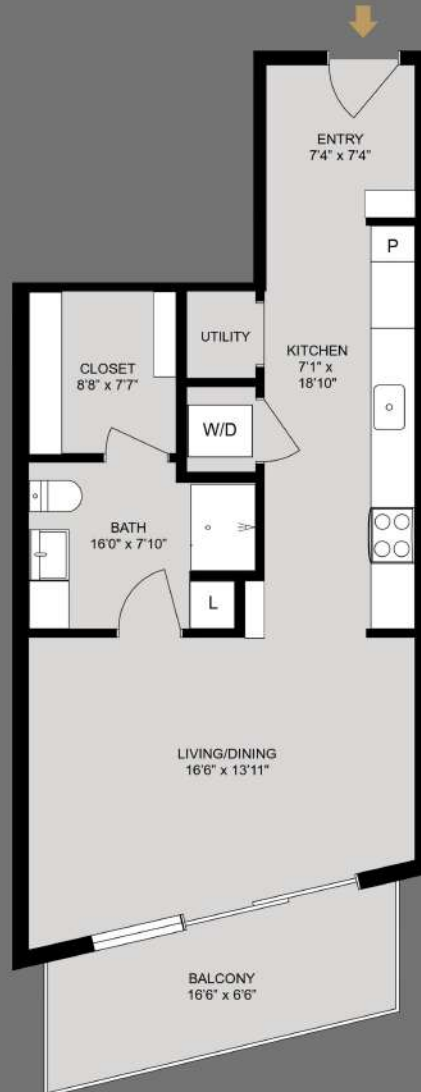

# E1

INTERIOR SF  
583

BED  
0

BATH  
1

# TRAVIS

— ATX —

80 RED RIVER ST  
AUSTIN, TX 78701

512.846.8080

THETRAVIS@GENESIS-RESIDENTIAL.COM

FLOOR PLANS AND DIMENSIONS ARE FOR REFERENCE ONLY. ROOM SIZES AND FINISHES SHALL BE AS CONSTRUCTED. ACCURACY OF INFORMATION INCLUDING MEASUREMENTS IS NOT GUARANTEED. ALL ADVERTISING, PROMOTIONAL MATERIALS, SITE PLANS AND PRICING INFORMATION ASSOCIATED WITH THE PROJECT, AND THE UNITS DESCRIBED HEREIN (INCLUDING WITHOUT LIMITATION, TO MATERIALS, FINISH SELECTIONS AND SPECIFICATIONS) IF ANY, ARE PRELIMINARY IN NATURE AND ARE SUBJECT TO CHANGE WITHOUT NOTICE.